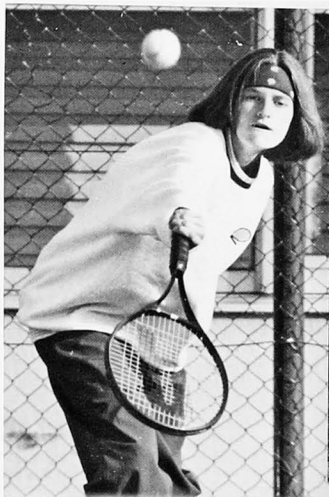

Brandy Nix concentrates on forming a perfect slice backhand.

Tennis